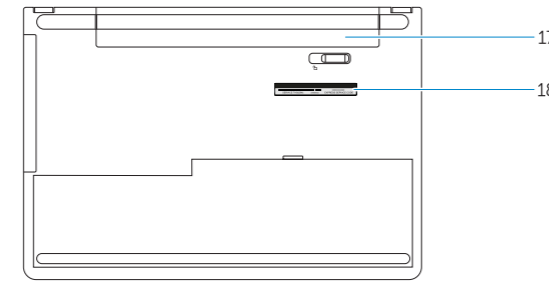

## Features

Özellikler | الميزات

1. Microphones
2. Camera
3. Camera-status light
4. Security-cable slot
5. Power button
6. Optical drive
7. USB 2.0 connectors
8. Headset connector
9. Touchpad
10. Speakers
11. Power and battery-status light/  
Hard-drive activity light
12. Memory-card reader
13. USB 3.0 connector
14. VGA connector
15. Network connector
16. Power connector
17. Battery
18. Service-Tag label